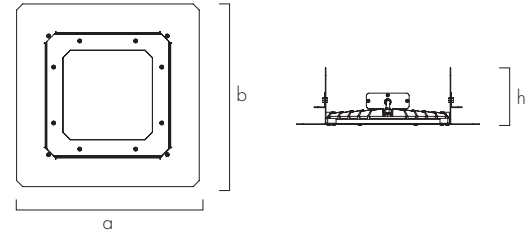

Mounting: ..... Recessed  
Light Source:..... LED  
Colour Temperature:..... 3000-4000-6500 K  
Optical System:..... PMMA Symmetric Lens  
Housing: ..... Aluminium Injection  
Diffuser: ..... 4 mm Tempered Glass  
Paint: ..... Ral 9003 White  
Life Time ..... 100.000 Hours / LM80

## UYGULAMA ALANLARI / AREAS OF APPLICATION

 Endüstri / Industry

 İmalathaneler / Workshops

a (mm)	b (mm)	h (mm)	Tavan Tipi Ceiling Type
425	425	150	Sıva Altı / Recessed

Ürün Kodu Product Code	Çıkış Lümeni Lumen Output	Güç Power Consumption	Verimlilik System Efficiency	Renksel Geriverim Color Rendering Index	Işık Sıcaklığı Color Temperature
8000-551	>9750 lm	75W	>130 lm/W	80+ (Ra)	3000K/4000K/6500K
8000-552	>13000 lm	100W	>130 lm/W	80+ (Ra)	3000K/4000K/6500K
8000-553	>16250 lm	125W	>130 lm/W	80+ (Ra)	3000K/4000K/6500K
8000-554	>19500 lm	150W	>130 lm/W	80+ (Ra)	3000K/4000K/6500K